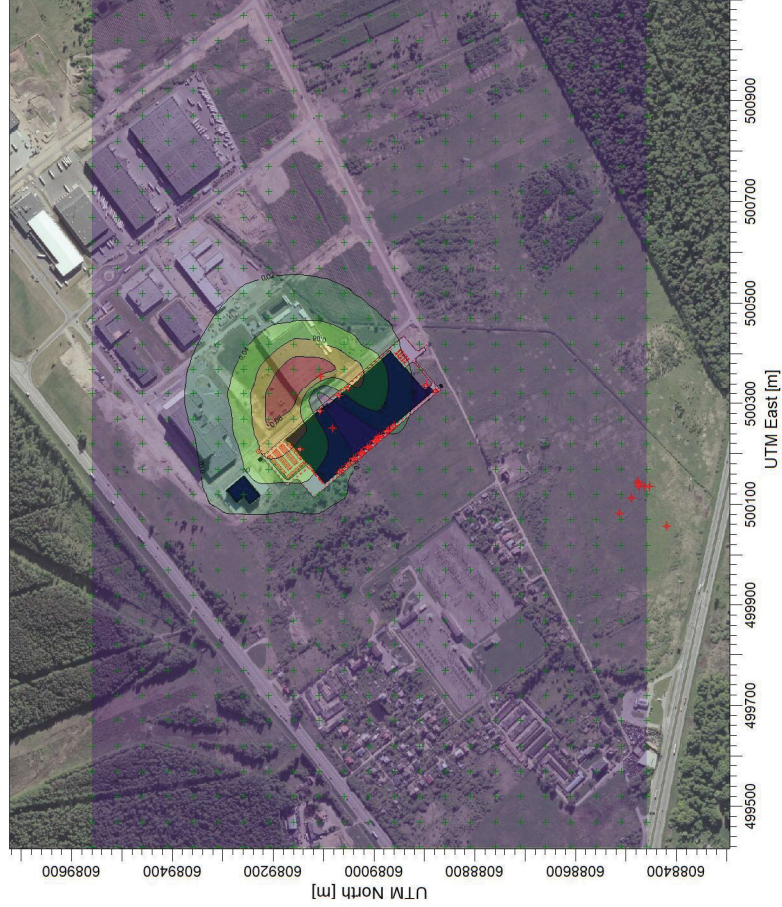

KOMENTARAI
Mangano oksidai, 1 val. su fonu

SALTINIAI

203

RESEPTFORAL

788

REZULTATAI

Concentration

IKMS. VERTE

0,10 ug/m³

IMONE

INFRAPLANAS, UAB

ATLIKO:

DATA:

2017-09-13

SCALE: 1:10 000

0 0,3 km

0,00

UTM East [m]

UTM North [m]

AERMOD View - Likies Environmental Software