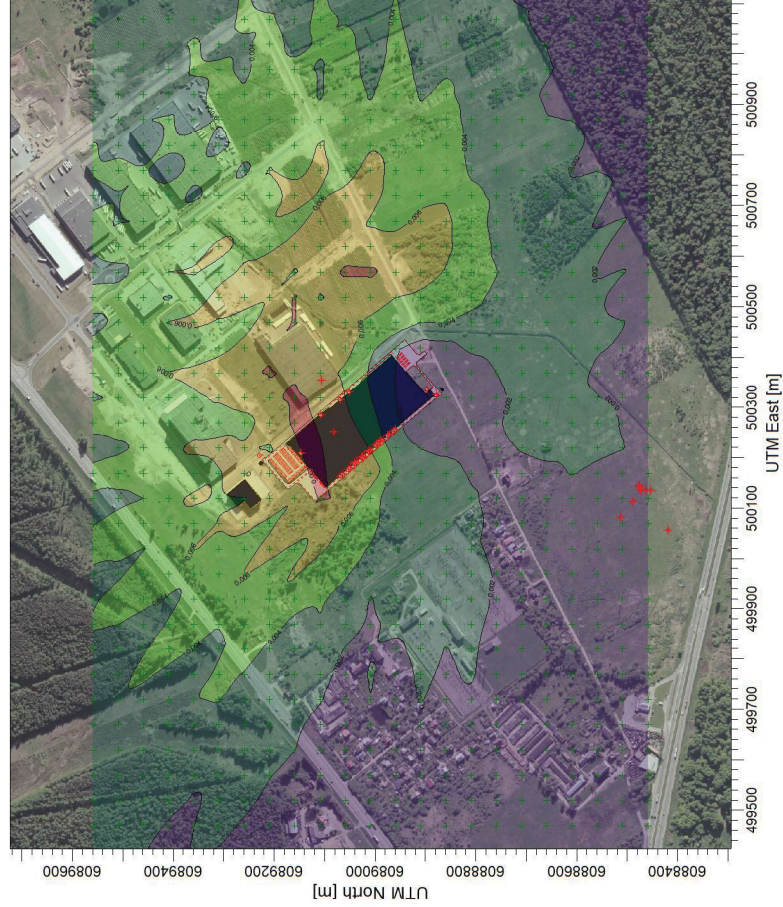

OBJEKTAI:

UAB FREDa nauja baldų gamybos įmonė Biruliškių k., Karmėlavos sen., Kauno r. sav.

KOMENTARAI

Formaldehidas, 1 val. su fonu

AERMOD View - Lakes Environmental Software

DATA:

2017-09-13

SCALE: 1:10 000

0 0.3 km

UTM East [m]

UTM North [m]

500900

500700

500500

500300

500100

499900

499700

499500

6089600

6089400

6089200

6088800

6088600

6088400